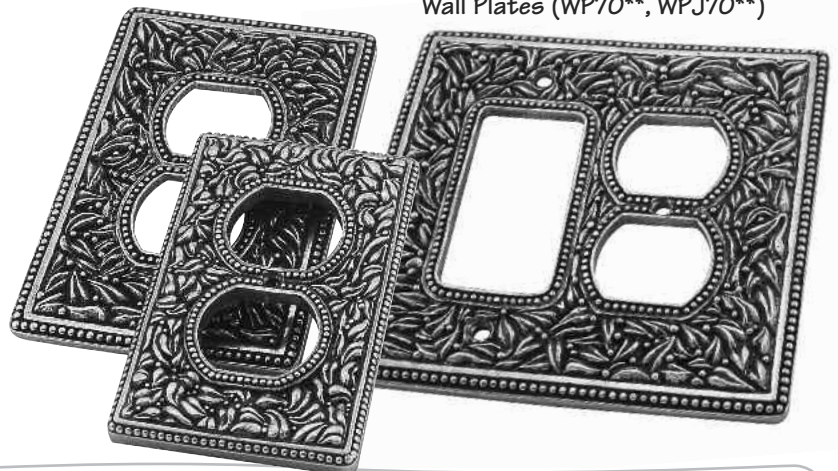

Made in the USA.

Solid Lead-Free Pewter.

Spring Toilet Paper Holder (TP9000S)

Towel Ring (TR9000)

French Toilet Paper Holder (TP9000F)

Towel Bar (TB8000)
Available in three lengths (18, 24 & 30")

Door Knocker (DK9004)

Door Handle (DH**8000)

Doorbell (D4002)

Doorbell (D4013)

Hook (H5010)

Robe Hook (P09000)

House Numbers (NUO*, NU12)

Wall Plates (WP70**, WPJ70**)