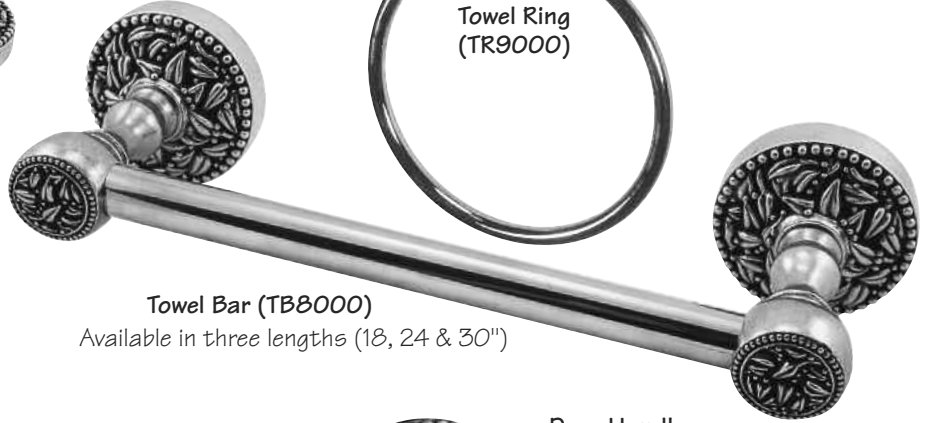

Made in the USA.

Solid Lead-Free Pewter.

Spring Toilet Paper Holder (TP9000S)

Towel Ring (TR9000)

French Toilet Paper Holder (TP9000F)

Towel Bar (TB8000)
Available in three lengths (18, 24 & 30")

Door Knocker (DK9004)

Door Handle (DH**8000)

Doorbell (D4002)

Doorbell (D4013)

Hook (H5010)

Robe Hook (P09000)

House Numbers (NUO*, NU12)

Wall Plates (WP70**, WPJ70**)